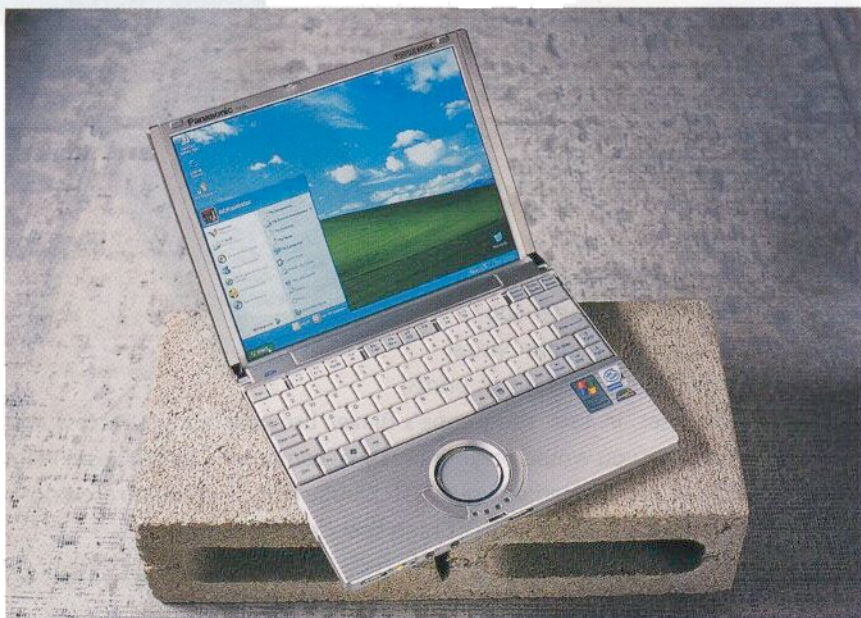

# executive edge

A special look at the future of mobile devices. Compiled by Martin Lieberman

## Easy Rider

Panasonic's Toughbook is an ideal travel companion

As with many modern professionals, there are times when Executive Edge feels like he is always on the road — or in the air, as the case may be — getting little of his work done at a desk in the office. But thanks to innovations in mobile devices in recent years, it has become less of a concern.

Case in point: Panasonic's new Toughbook T1 (\$2,119; [www.panasonic.com/toughbook](http://www.panasonic.com/toughbook)). The 9.5-by-7-by-1-inch T1, weighing just 2.4 pounds, is one of the smallest fully functional notebook computers. It fits neatly in a briefcase or travel bag and sits perfectly on a tray table with room to spare. And like other devices in the Toughbook line — known for rugged durability — the T1 can handle a rough time. Although not as “fully ruggedized” as other models like the CF28 (which can withstand all environmental stresses), the T1 will hold up on impact from a fall off a desk. You may not want to take it on a hike, but wherever you do use it, it will perform like a pro.

“The Wire-Free Electricity Base system may completely change the way portable devices can be charged, and promises to completely separate the charger from the device in the mind and actions of the user,” says Alix Paultre of *Electronic Products* magazine, which named the Wire-Free Base a Product of the Year. MobileWise is currently working to incorporate its technology into new products. In the meantime, you'll be able to buy an adapter chip to use the base with any device.